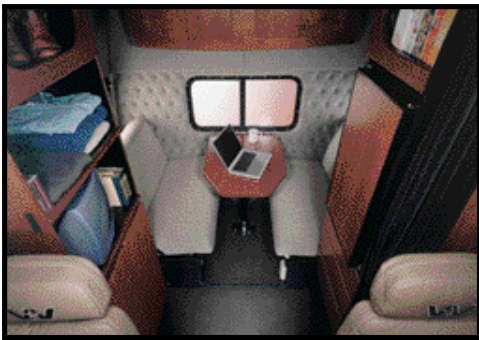

Living the Life You Love

We're proud to offer over 8,000 individual options. But we're just as proud to say that there's one thing that comes standard with every truck we make — Western Star quality and craftsmanship.

The Western Star Cab

It's an Owner/Operator favorite. Big and beautiful. Built to last.

- **Monocoque design** for greater cab size, strength and durability.
- **Automotive type door hinges** for a clean, flush look and enhanced reliability.

Premium Starlight Sleepers

You won't get a better night's sleep anywhere...until you get home.

- **Seamless design** provides more sleeper space and a first-class finish.
- **Aluminum/Composite aerospace technology** makes our sleepers lighter, more durable and corrosion resistant.
- **Models and Sizes:**
  - Ultra Low Roof: 48" and 62"
  - Low Roof: 34", 48" and 62"
  - High Roof: 48", 62" and 76"
  - Ultra High Roof: 76"
  - **Stratosphere Walk-Through:** 68" and 82" features plenty of head room, even for 6-footers, accommodates roof-mounted air horns and marker lights

Star Gauge Instrumentation

Swiss-made stepper motors for unmatched accuracy, high reliability and low maintenance.

- **Star Gauge System** instrumentation can be customized to your liking. Gauge locations can be easily changed at any time.
- **Optional DataStar Driver Message Center** offers a user-selected display of vital vehicle performance, engine data and driving functions.

Robust Wiring

Electrical wires are laser-etched with alpha-numeric codes that are easy to identify and will last the lifetime of the truck.

- Wiring is routed and fastened up from the frame rail, minimizing corrosion-causing moisture.
- **In-cab electrical panels** are located in the center of the dash for ease of service.

If You Want It, We'll Work To Build It.

We have a can-do attitude for developing customized solutions to meet your needs. A good example is the **LowMax**, made to order for the discriminating Owner/Operator...with premium options available only through Western Star. Available in 4900 EX and FA configurations.

Over 300 Western Star Dealers

Our dealers are ready with provide outstanding parts and service. They are supported by 7 parts distribution centers strategically located in the U.S. and Canada. Many are open 24/7.

Customer Assistance Center

The CAC Provides Total Customer Support, the new service standard for the industry.

- Our Customer Support Representatives are able to arrange **roadside assistance** or towing service most anywhere on the road, 24/7.
- Our representatives are also an **information resource** to answer questions concerning parts orders, directions to dealers, and questions about parts, technical, warranty, product literature or customer programs.
- Call the Customer Assistance Center at **1-866-850-STAR**.

Custom Financing

Financing can be as individual as your truck specs.